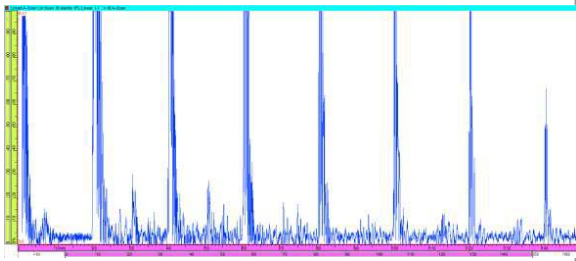

◆ ZETEC 페이스어레이 사양서 ◆

Model : TOPAZ 32

Softgain 32dB 증가시 데이터 비교

16-bit Data