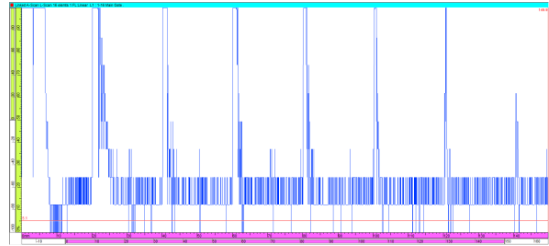

Softgain 32dB 증가시 데이터 비교

8-bit Data

Performance

32/128PR with 2UT channels(TOFD)	UltraVision 3 data files format up to 700MB
Up to 512 focal laws	Storage:120GB SSD
1 synchro gate + 4 detection gates	10.4" multi-touch display
16-bit amplitude resolution (Up to 48dB soft gain or 800% FSH)	Resolution:1024 x 768 pixels
	High-quality ZIF connector with latch

OverallDimension	325 x 262 x 132mm
TotalWeight	(including 1 battery) 5.5 kg
Screen	1024 x 768 pixels 10.4" Touchscreen with multi-touch capabilities
Pulse	Dedicated conventional UT pulsars: 2 pulse-echo or 2 pitch & catch (TOFD)
Case	Compact and rugged casing with no air intake
DatafileSize	Up to 700MB
Dataacquisition rate	Up to 10MB/s
Storage	Embedded 120 GB solid-state drive (SSD)
Encoderinterfaces	2 quadrature-type
Excitation pulse PA UT	Up to 75V Up to 75V (on 50Ω) load
ExcitationpulseUT	Up to 200V (on 50Ω) load
Digitization frequency	100MHz (compression available)
Channel	32/128PR with 2UT channels(TOFD)